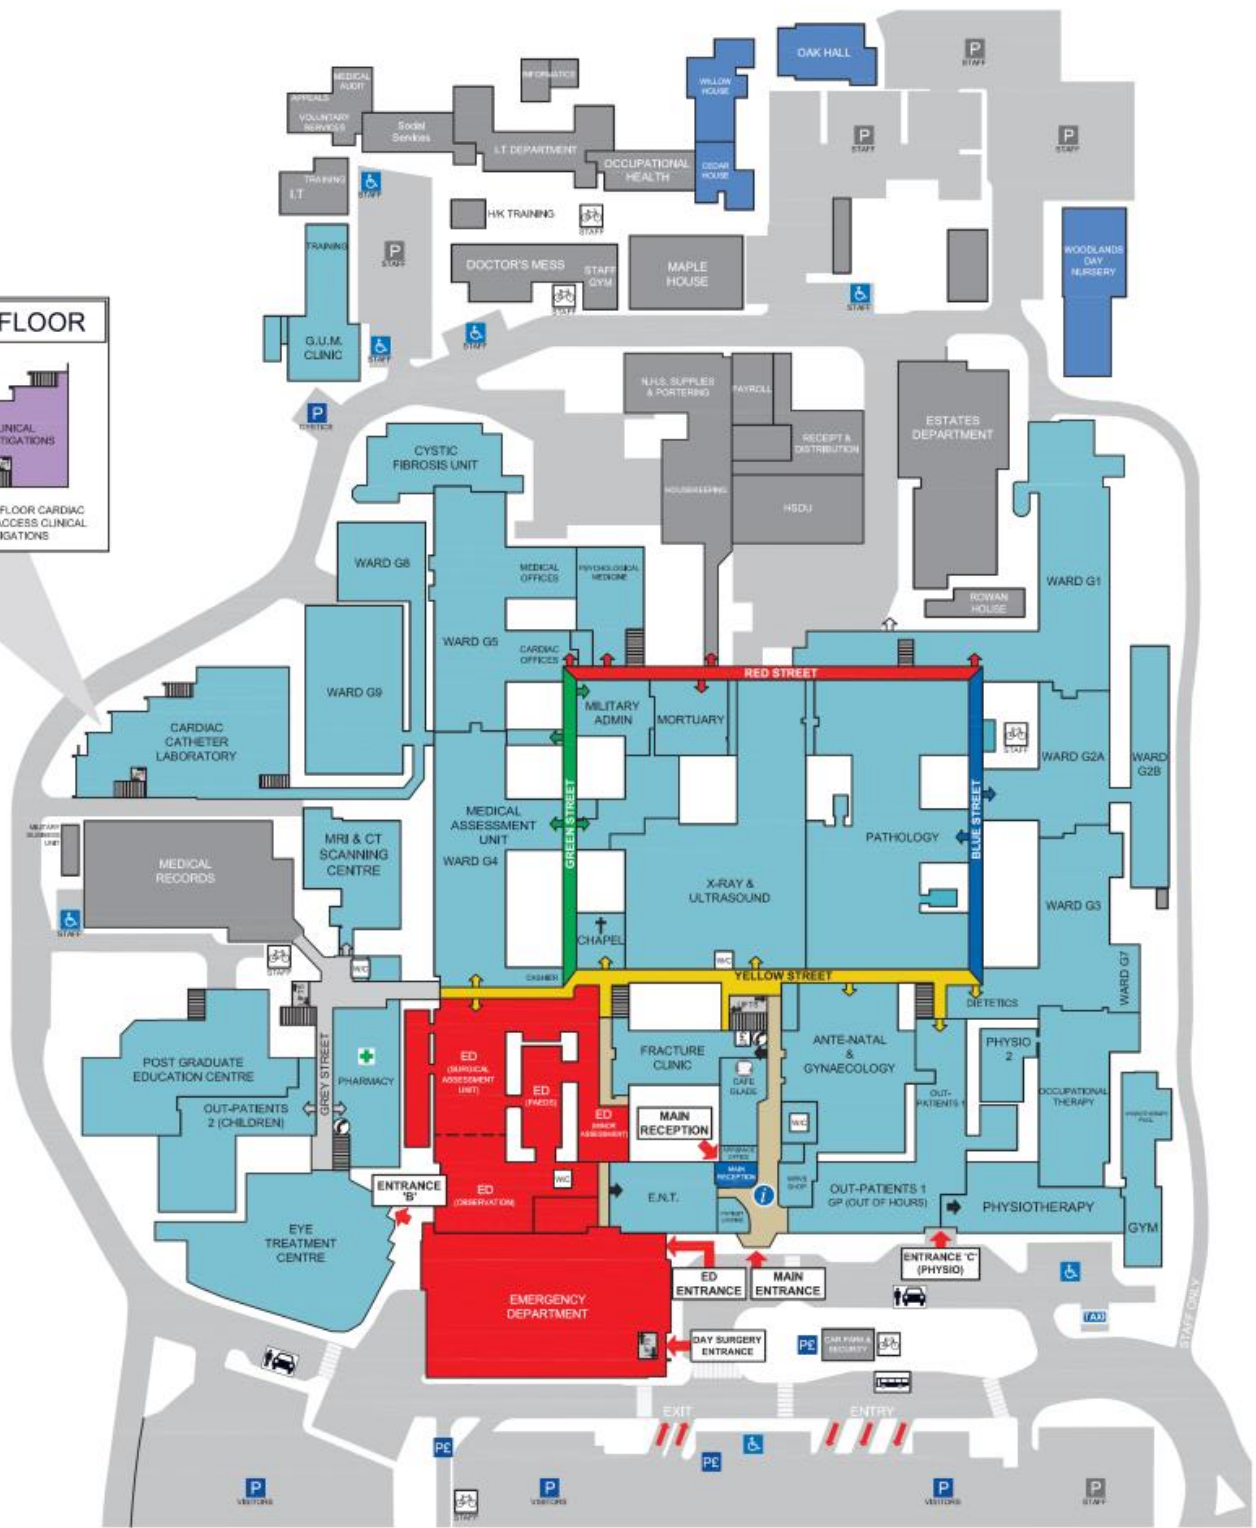

FIRST FLOOR

CLINICAL INVESTIGATIONS

USE GROUND FLOOR CARDIAC CATH LAB TO ACCESS CLINICAL INVESTIGATIONS

- INFORMATION
- ENTRANCES
- CAFE
- PUBLIC TELEPHONE
- STAIRS
- LIFTS
- PUBLIC W/C
- PHARMACY
- CHAPEL
- CASH MACHINE
- CAR PARKING FOR PATIENTS & VISITORS
- DISABLED CAR PARKING
- STAFF ONLY PARKING
- DROP OFF / PICK UP POINT
- PAY HERE FOR PARKING
- CYCLE PARKING
- BUS STOP
- TAXI

GROUND FLOOR

This is a non-smoking site

Committed To Excellence Working Together Facing The Future

-  INFORMATION
-  ENTRANCES
-  STAIRS
-  LIFTS
-  PUBLIC W/C
-  RESTAURANT

This is a non-smoking site 