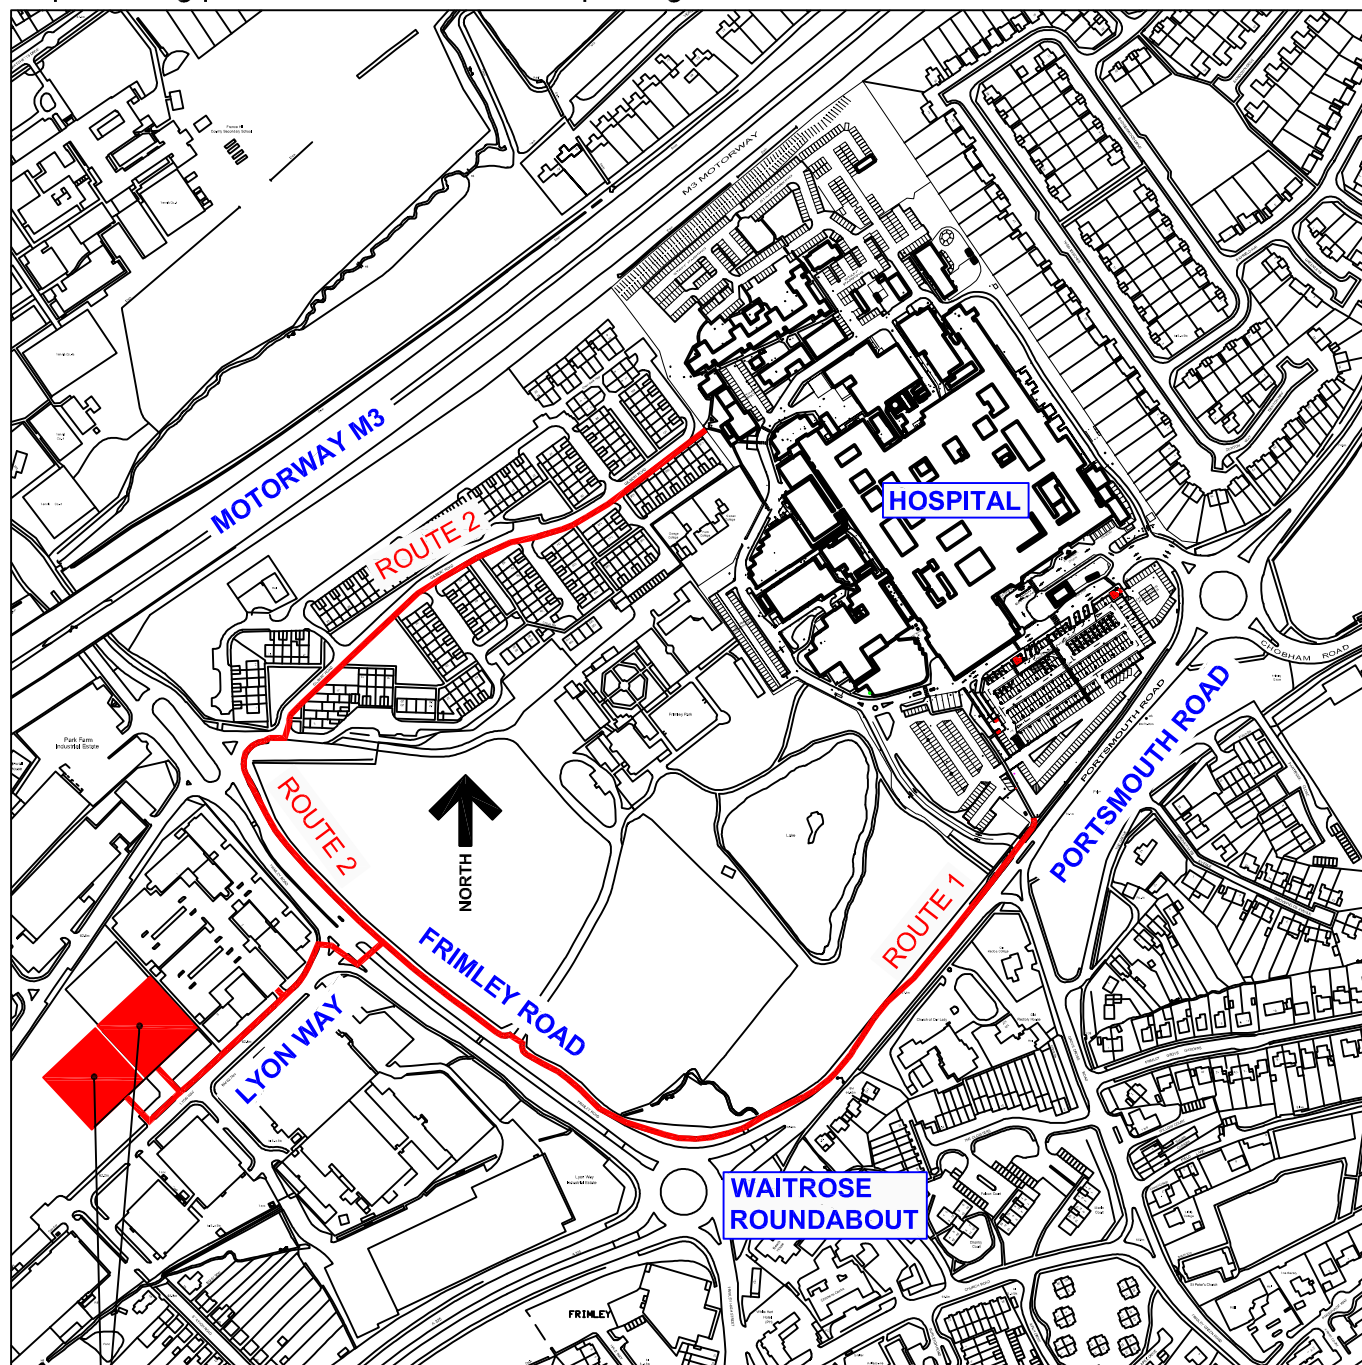

Frimley Park Hospital additional offsite parking

Scale 1:5000 at A4 size

Map showing pedestrian routes to offsite parking.

Lyon Way car parks - 06:00 - 21:00

Route 1:- Exit the hospital site by the site of the old Sea Cadet Unit, down Portsmouth Road, along Frimley Road to the Lyon Way traffic lights and across.

Route 2:- Exit the hospital site gate at the GUM Clinic, down Gilbert Road, turn left along Frimley Road to the Lyon Way traffic lights and across.